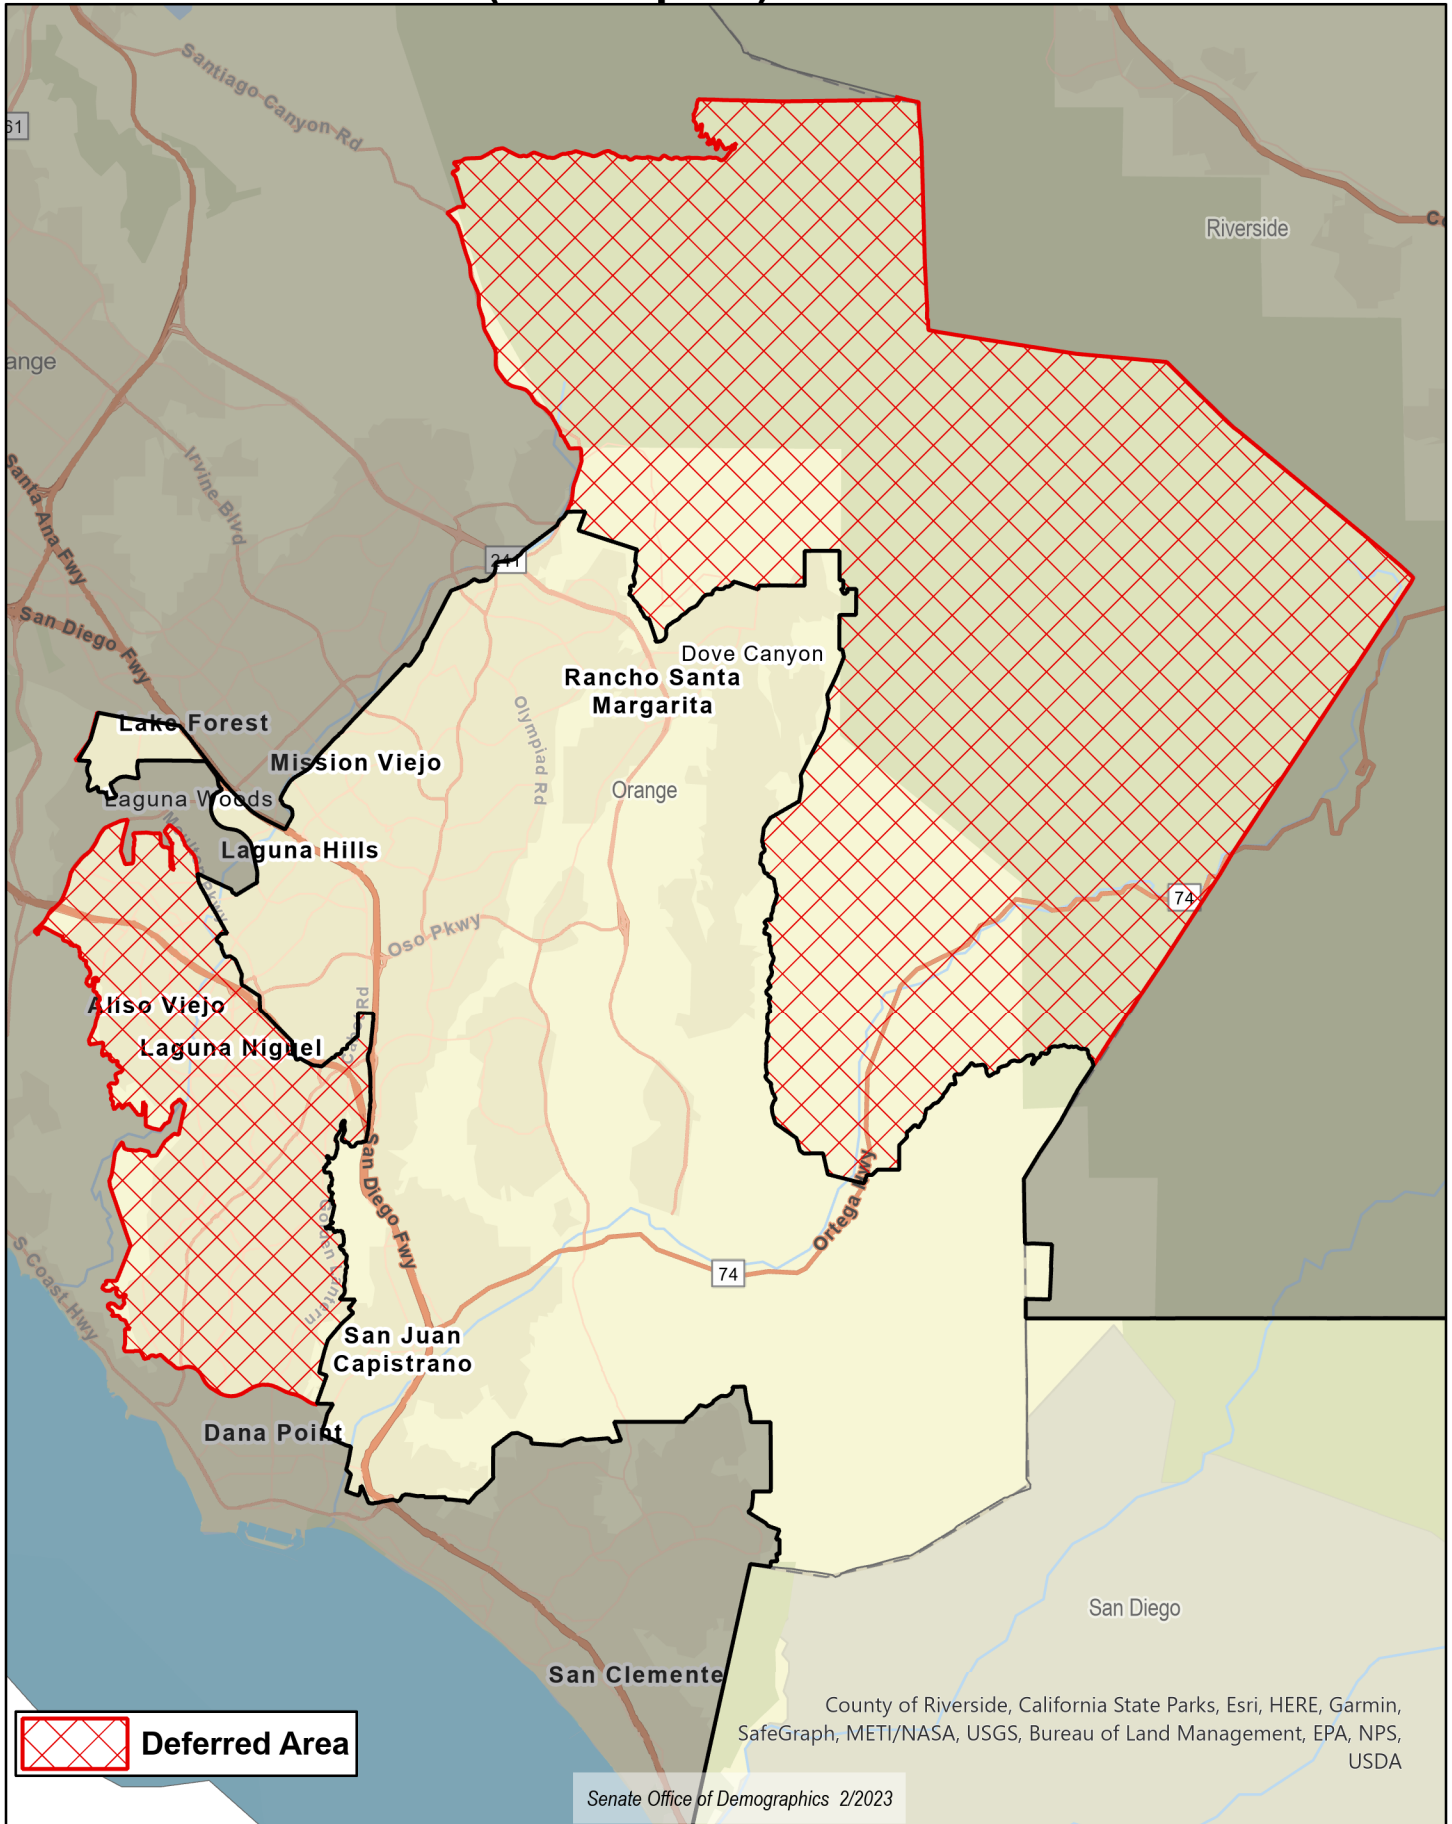

# Senate District 38 (Blakespear) with Deferred Area - Zoom

 **Deferred Area**

County of Riverside, California State Parks, Esri, HERE, Garmin, SafeGraph, METI/NASA, USGS, Bureau of Land Management, EPA, NPS, USDA